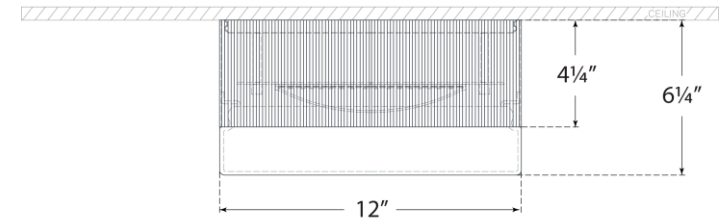

TEAR SHEET

Ace 12" Flush Mount

Item # TOB 4356BZ-WG

Designer: Thomas O'Brien

Height: 6.25"

Width: 12"

Finishes: BZ, HAB, PN

Glass Options: WG

Socket: Dedicated LED

Wattage: 30w (2400lm)

Weight: 9 Pounds

Note: UL Only

Front View

Bottom View