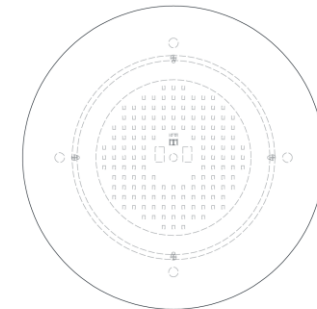

TEAR SHEET

Ace 12" Flush Mount

Item # TOB 4356BZ-WG

Designer: Thomas O'Brien

Height: 6.25"

Width: 12"

Finishes: BZ, HAB, PN

Glass Options: WG

Socket: Dedicated LED

Wattage: 30w (2400lm)

Weight: 9 Pounds

Note: UL Only

Front View

Bottom View