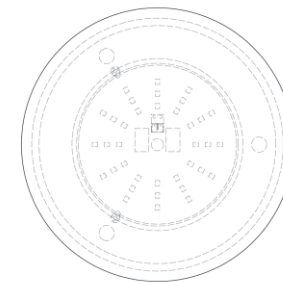

TEAR SHEET

Ace 7" Flush Mount

Item # TOB 4355HAB-WG

Designer: Thomas O'Brien

Height: 5.75"

Width: 7"

Finishes: BZ, HAB, PN

Glass Options: WG

Socket: Dedicated LED

Wattage: 15w (1300lm)

Weight: 4 Pounds

Note: UL Only

Front View

Bottom View