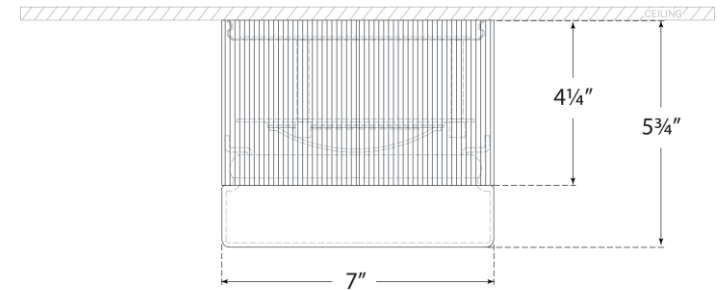

TEAR SHEET

Ace 7" Flush Mount

Item # TOB 4355HAB-WG

Designer: Thomas O'Brien

Height: 5.75"

Width: 7"

Finishes: BZ, HAB, PN

Glass Options: WG

Socket: Dedicated LED

Wattage: 15w (1300lm)

Weight: 4 Pounds

Note: UL Only

Front View

Bottom View