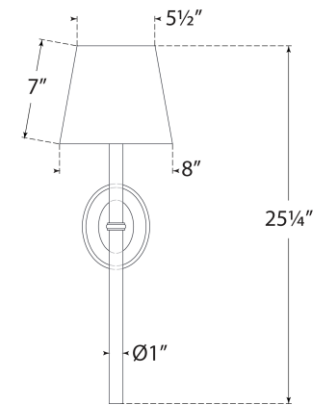

TEAR SHEET

Abigail XL Sconce

Item # MF 2326BZ/CWG-L

Designer: Marie Flanigan

Height: 25.25"

Width: 8"

Extension: 9.25"

Backplate: 4.25" x 5.5" Oval

Finishes: BZ/CWG, PN/CWG, SB/CWG

Shade Treatments: L

Shade Details: 5.5" x 8" x 7"

Socket: E12 Candelabra

Wattage: 6.5 LED B11

Note: UL Only

Top View

Side View