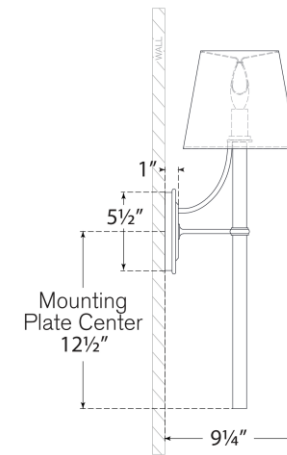

TEAR SHEET

Abigail XL Sconce

Item # MF 2326BZ/CWG-L

Designer: Marie Flanigan

Height: 25.25"

Width: 8"

Extension: 9.25"

Backplate: 4.25" x 5.5" Oval

Finishes: BZ/CWG, PN/CWG, SB/CWG

Shade Treatments: L

Shade Details: 5.5" x 8" x 7"

Socket: E12 Candelabra

Wattage: 6.5 LED B11

Note: UL Only

Top View

Side View