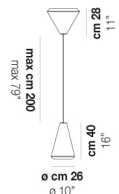

WITHW SP 36 M