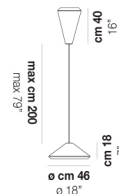

WITHWHITE SP X

TECHNICAL DATA:

CERTIFICATIONS:

LIGHT SOURCES

1x60W 120V/60HZ E26

VOLUME Mc 0,13
GROSS WEIGHT Kg 6,5
NET WEIGHT Kg 4

[download](#)

SHADE FINISHING

WITHW SP 18 G

WITHW SP 18 M

WITHW SP 18 P

WITHW SP 18 X

WITHW SP 26 G

WITHW SP 26 M

WITHW SP 26 P

WITHW SP 26 X

WITHW SP 36 G

WITHW SP 36 M

WITHW SP 36 P

WITHW SP 36 X

WITHW SP 46 G

WITHW SP 46 M

WITHW SP 46 P

WITHW SP 46 X