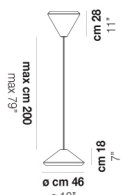

WITHW SP 36 X