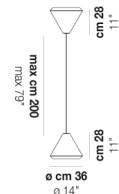

WITHWHITE SP X

TECHNICAL DATA:

CERTIFICATIONS:

LIGHT SOURCES

1x60W 120V/60HZ E26

VOLUME Mc 0,13
GROSS WEIGHT Kg 6,5
NET WEIGHT Kg 4

[download](#)

SHADE FINISHING

WITHW SP 18 G

WITHW SP 18 M

WITHW SP 18 P

WITHW SP 18 X

WITHW SP 26 G

WITHW SP 26 M

WITHW SP 26 P

WITHW SP 26 X