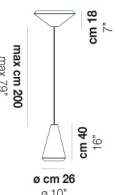

WITHWHITE SP X

TECHNICAL DATA:

CERTIFICATIONS:

LIGHT SOURCES

1x60W 120V/60HZ E26

VOLUME Mc 0,13
GROSS WEIGHT Kg 6,5
NET WEIGHT Kg 4

[download](#)

SHADE FINISHING

WITHW SP 18 G

WITHW SP 18 M

WITHW SP 18 P

WITHW SP 18 X

WITHW SP 26 G

WITHW SP 26 M

WITHW SP 26 P

WITHW SP 26 X

WITHW SP 36 G

WITHW SP 36 M

WITHW SP 36 P

WITHW SP 36 X

WITHW SP 46 G

WITHW SP 46 M

WITHW SP 46 P

WITHW SP 46 X