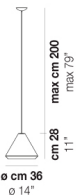

WITHWHITE SP X

TECHNICAL DATA:

CERTIFICATIONS:

LIGHT SOURCES

1x60W 120V/60HZ E26

VOLUME Mc 0,13
GROSS WEIGHT Kg 6,5
NET WEIGHT Kg 4

[download](#)

SHADE FINISHING

BCST

FRAME FINISHING

BC

OTHER VERSION AVAILABLE

Click on the version to go to the web version of the product

WITHW SP G

WITHW SP M

WITHW SP P

WITHW SP 18 G

WITHW SP 18 M

WITHW SP 18 P

WITHW SP 18 X

WITHW SP 26 G

WITHW SP 26 M

WITHW SP 26 P

WITHW SP 26 X