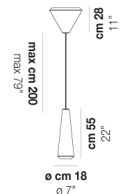

WITHW SP 36 P