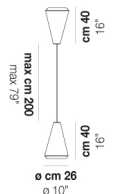

WITHWHITE SP X

TECHNICAL DATA:

CERTIFICATIONS:

LIGHT SOURCES

1x60W 120V/60HZ E26

VOLUME Mc 0,13
GROSS WEIGHT Kg 6,5
NET WEIGHT Kg 4

[download](#)

SHADE FINISHING

WITHW SP 18 G

WITHW SP 18 M

WITHW SP 18 P

WITHW SP 18 X

WITHW SP 26 G

WITHW SP 26 M

WITHW SP 26 P

WITHW SP 26 X