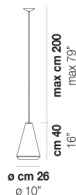

WITHWHITE SP X

TECHNICAL DATA:

CERTIFICATIONS:

LIGHT SOURCES

1x60W 120V/60HZ E26

VOLUME Mc 0,13
GROSS WEIGHT Kg 6,5
NET WEIGHT Kg 4

[download](#)

SHADE FINISHING

BCST

FRAME FINISHING

BC

OTHER VERSION AVAILABLE

Click on the version to go to the web version of the product

WITHW SP G

WITHW SP M

WITHW SP P

WITHW SP 18 G

WITHW SP 18 M

WITHW SP 18 P

WITHW SP 18 X

WITHW SP 26 G

WITHW SP 26 M

WITHW SP 26 P

WITHW SP 26 X