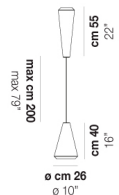

WITHWHITE SP X

TECHNICAL DATA:

CERTIFICATIONS:

LIGHT SOURCES

1x60W 120V/60HZ E26

VOLUME Mc 0,13
GROSS WEIGHT Kg 6,5
NET WEIGHT Kg 4

[download](#)

SHADE FINISHING

WITHW SP 18 G

WITHW SP 18 M

WITHW SP 18 P

WITHW SP 18 X

WITHW SP 26 G

WITHW SP 26 M

WITHW SP 26 P

WITHW SP 26 X