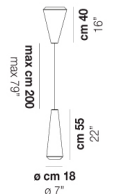

WITHWHITE SP X

TECHNICAL DATA:

CERTIFICATIONS:

LIGHT SOURCES

1x60W 120V/60HZ E26

VOLUME Mc 0,13
GROSS WEIGHT Kg 6,5
NET WEIGHT Kg 4

[download](#)

SHADE FINISHING

WITHW SP 18 G

WITHW SP 18 M

WITHW SP 18 P

WITHW SP 18 X

WITHW SP 26 G

WITHW SP 26 M

WITHW SP 26 P

WITHW SP 26 X