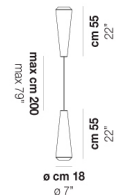

WITHWHITE SP X

TECHNICAL DATA:

CERTIFICATIONS:

LIGHT SOURCES

1x60W 120V/60HZ E26

VOLUME Mc 0,13
GROSS WEIGHT Kg 6,5
NET WEIGHT Kg 4

[download](#)

SHADE FINISHING

WITHW SP 18 G

WITHW SP 18 M

WITHW SP 18 P

WITHW SP 18 X

WITHW SP 26 G

WITHW SP 26 M

WITHW SP 26 P

WITHW SP 26 X