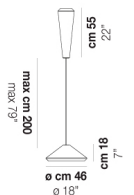

WITHWHITE SP X

TECHNICAL DATA:

CERTIFICATIONS:

LIGHT SOURCES

1x60W 120V/60HZ E26

VOLUME Mc 0,13
GROSS WEIGHT Kg 6,5
NET WEIGHT Kg 4

[download](#)

SHADE FINISHING

WITHW SP 18 G

WITHW SP 18 M

WITHW SP 18 P

WITHW SP 18 X

WITHW SP 26 G

WITHW SP 26 M

WITHW SP 26 P

WITHW SP 26 X