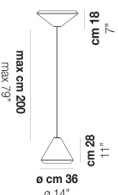

WITHWHITE SP X

TECHNICAL DATA:

CERTIFICATIONS:

LIGHT SOURCES

1x60W 120V/60HZ E26

VOLUME Mc 0,13
GROSS WEIGHT Kg 6,5
NET WEIGHT Kg 4

[download](#)

SHADE FINISHING

WITHW SP 18 G

WITHW SP 18 M

WITHW SP 18 P

WITHW SP 18 X

WITHW SP 26 G

WITHW SP 26 M

WITHW SP 26 P

WITHW SP 26 X

WITHW SP 36 G

WITHW SP 36 M

WITHW SP 36 P

WITHW SP 36 X

WITHW SP 46 G

WITHW SP 46 M

WITHW SP 46 P

WITHW SP 46 X