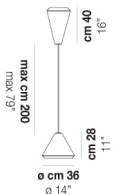

WITHWHITE SP X

TECHNICAL DATA:

CERTIFICATIONS:

LIGHT SOURCES

1x60W 120V/60HZ E26

VOLUME Mc 0,13
GROSS WEIGHT Kg 6,5
NET WEIGHT Kg 4

[download](#)

SHADE FINISHING

WITHW SP 18 G

WITHW SP 18 M

WITHW SP 18 P

WITHW SP 18 X

WITHW SP 26 G

WITHW SP 26 M

WITHW SP 26 P

WITHW SP 26 X

WITHW SP 36 G

WITHW SP 36 M

WITHW SP 36 P

WITHW SP 36 X

WITHW SP 46 G

WITHW SP 46 M

WITHW SP 46 P

WITHW SP 46 X