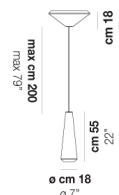

WITHWHITE SP X

TECHNICAL DATA:

CERTIFICATIONS:

LIGHT SOURCES

1x60W 120V/60HZ E26

VOLUME Mc 0,13
GROSS WEIGHT Kg 6,5
NET WEIGHT Kg 4

[download](#)

SHADE FINISHING

WITHW SP 18 G

WITHW SP 18 M

WITHW SP 18 P

WITHW SP 18 X

WITHW SP 26 G

WITHW SP 26 M

WITHW SP 26 P

WITHW SP 26 X

WITHW SP 36 G

WITHW SP 36 M

WITHW SP 36 P

WITHW SP 36 X

WITHW SP 46 G

WITHW SP 46 M

WITHW SP 46 P

WITHW SP 46 X