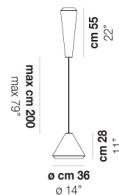

WITHWHITE SP X

TECHNICAL DATA:

CERTIFICATIONS:

LIGHT SOURCES

1x60W 120V/60HZ E26

VOLUME Mc 0,13
GROSS WEIGHT Kg 6,5
NET WEIGHT Kg 4

[download](#)

SHADE FINISHING

WITHW SP 18 G

WITHW SP 18 M

WITHW SP 18 P

WITHW SP 18 X

WITHW SP 26 G

WITHW SP 26 M

WITHW SP 26 P

WITHW SP 26 X