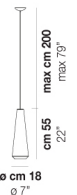

WITHWHITE SP X

TECHNICAL DATA:

CERTIFICATIONS:

LIGHT SOURCES

1x60W 120V/60HZ E26

VOLUME Mc 0,13
GROSS WEIGHT Kg 6,5
NET WEIGHT Kg 4

[download](#)

SHADE FINISHING

BCST

FRAME FINISHING

BC

OTHER VERSION AVAILABLE

Click on the version to go to the web version of the product

WITHW SP G

WITHW SP M

WITHW SP P

WITHW SP 18 G

WITHW SP 18 M

WITHW SP 18 P

WITHW SP 18 X

WITHW SP 26 G

WITHW SP 26 M

WITHW SP 26 P

WITHW SP 26 X

WITHW SP 36 G

WITHW SP 36 M

WITHW SP 36 P

WITHW SP 36 X

WITHW SP 46 G

WITHW SP 46 M

WITHW SP 46 P

WITHW SP 46 X