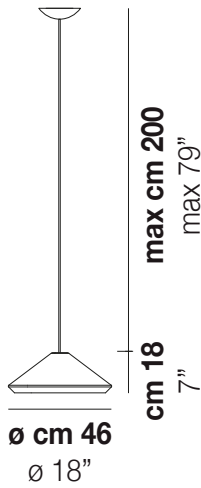

WITHWHITE SP X

TECHNICAL DATA:

CERTIFICATIONS:

LIGHT SOURCES

1x60W 120V/60HZ E26

VOLUME Mc 0,13
GROSS WEIGHT Kg 6,5
NET WEIGHT Kg 4

[download](#)

SHADE FINISHING

WITHW SP 18 G

WITHW SP 18 M

WITHW SP 18 P

WITHW SP 18 X

WITHW SP 26 G

WITHW SP 26 M

WITHW SP 26 P

WITHW SP 26 X

WITHW SP 36 G

WITHW SP 36 M

WITHW SP 36 P

WITHW SP 36 X

WITHW SP 46 G

WITHW SP 46 M

WITHW SP 46 P

WITHW SP 46 X