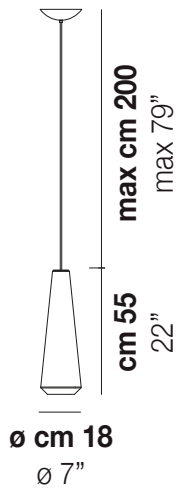

## WITHWHITE SP P

### TECHNICAL DATA:

### LIGHT SOURCES

1x60W 120V/60HZ E26

VOLUME Mc 0,11  
GROSS WEIGHT Kg 6  
NET WEIGHT Kg 4

[download](#)

### OTHER VERSION AVAILABLE

Click on the version to go to the web version of the product

WITHW SP G	WITHW SP M	WITHW SP X	WITHW SP 18 G	WITHW SP 18 M	WITHW SP 18 P	WITHW SP 18 X
WITHW SP 26 G	WITHW SP 26 M	WITHW SP 26 P	WITHW SP 26 X	WITHW SP 36 G	WITHW SP 36 M	WITHW SP 36 P
WITHW SP 36 X	WITHW SP 46 G	WITHW SP 46 M	WITHW SP 46 P	WITHW SP 46 X		