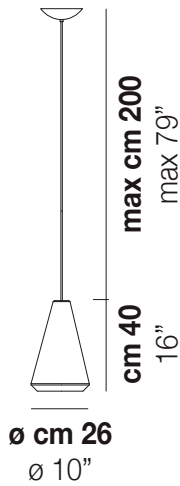

WITHWHITE SP M

TECHNICAL DATA:

CERTIFICATIONS:

LIGHT SOURCES

1x60W 120V/60HZ E26

VOLUME Mc 0,08
GROSS WEIGHT Kg 6
NET WEIGHT Kg 4

[download](#)

SHADE FINISHING