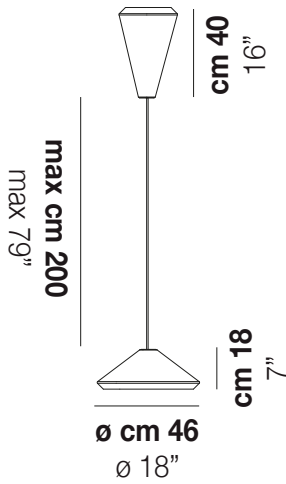

WITHWHITE SP 26 X

TECHNICAL DATA:

CERTIFICATIONS:

LIGHT SOURCES

2x60W 120V/60HZ E26

VOLUME Mc 0,2
GROSS WEIGHT Kg 9,5
NET WEIGHT Kg 6

[download](#)

SHADE FINISHING

BCST

FRAME FINISHING

BC

OTHER VERSION AVAILABLE

Click on the version to go to the web version of the product

WITHW SP G	WITHW SP M	WITHW SP P	WITHW SP X	WITHW SP 18 G	WITHW SP 18 M	WITHW SP 18 P
WITHW SP 18 X	WITHW SP 26 G	WITHW SP 26 M	WITHW SP 26 P	WITHW SP 36 G	WITHW SP 36 M	WITHW SP 36 P
WITHW SP 36 X	WITHW SP 46 G	WITHW SP 46 M	WITHW SP 46 P	WITHW SP 46 X		