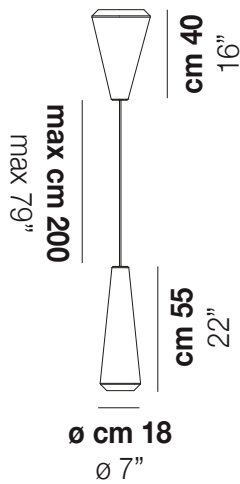

WITHWHITE SP 26 P

TECHNICAL DATA:

CERTIFICATIONS:

LIGHT SOURCES

2x60W 120V/60HZ E26

VOLUME Mc 0,22
GROSS WEIGHT Kg 8,5
NET WEIGHT Kg 5

[download](#)

SHADE FINISHING

BCST

FRAME FINISHING

BC

OTHER VERSION AVAILABLE

Click on the version to go to the web version of the product

| | | | | | | |
|---------------|---------------|---------------|---------------|---------------|---------------|---------------|
| | | | | | | |
| WITHW SP G | WITHW SP M | WITHW SP P | WITHW SP X | WITHW SP 18 G | WITHW SP 18 M | WITHW SP 18 P |
| | | | | | | |
| WITHW SP 18 X | WITHW SP 26 G | WITHW SP 26 M | WITHW SP 26 X | WITHW SP 36 G | WITHW SP 36 M | WITHW SP 36 P |
| | | | | | | |
| WITHW SP 36 X | WITHW SP 46 G | WITHW SP 46 M | WITHW SP 46 P | WITHW SP 46 X | | |