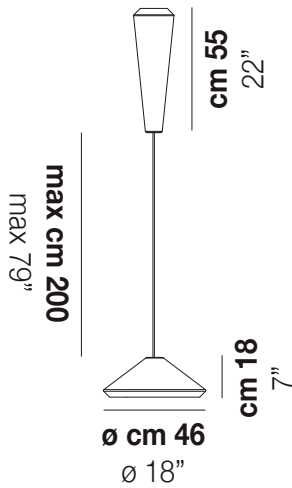

WITHWHITE SP 18 X

TECHNICAL DATA:

CERTIFICATIONS:

LIGHT SOURCES

2x60W 120V/60HZ E26

VOLUME Mc 0,29
GROSS WEIGHT Kg 11
NET WEIGHT Kg 6

[download](#)

SHADE FINISHING

BCST

FRAME FINISHING

BC

OTHER VERSION AVAILABLE

Click on the version to go to the web version of the product

WITHW SP G	WITHW SP M	WITHW SP P	WITHW SP X	WITHW SP 18 G	WITHW SP 18 M	WITHW SP 18 P
WITHW SP 26 G	WITHW SP 26 M	WITHW SP 26 P	WITHW SP 26 X	WITHW SP 36 G	WITHW SP 36 M	WITHW SP 36 P
WITHW SP 36 X	WITHW SP 46 G	WITHW SP 46 M	WITHW SP 46 P	WITHW SP 46 X		