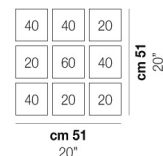

TUBES PL 90

TECHNICAL DATA:

CERTIFICATIONS:

LIGHT SOURCES

1x60W 120V/60HZ E26

VOLUME Mc 0,14
GROSS WEIGHT Kg 8,5
NET WEIGHT Kg 6

[download](#)

SHADE FINISHING

BCLU

FUTR

FRAME FINISHING

NO

OTHER VERSION AVAILABLE

Click on the version to go to the web version of the product

TUBES PL 120

TUBES PL 15

TUBES PL 20

TUBES PL 40

TUBES PL 60

TUBES PL 9