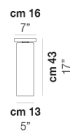

TUBES PL 90

TECHNICAL DATA:

CERTIFICATIONS:

LIGHT SOURCES

1x60W 120V/60HZ E26

VOLUME Mc 0,14
GROSS WEIGHT Kg 8,5
NET WEIGHT Kg 6

[download](#)

SHADE FINISHING

BCLU

FUTR

FRAME FINISHING

NO

OTHER VERSION AVAILABLE

Click on the version to go to the web version of the product

TUBES PL 120

TUBES PL 15

TUBES PL 20

TUBES PL 40

TUBES PL 60

TUBES PL 9