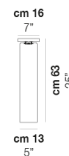

TUBES PL 90

TECHNICAL DATA:

CERTIFICATIONS:

LIGHT SOURCES

1x60W 120V/60HZ E26

VOLUME Mc 0,14
GROSS WEIGHT Kg 8,5
NET WEIGHT Kg 6

[download](#)

SHADE FINISHING

BCLU

FUTR

FRAME FINISHING

NO

OTHER VERSION AVAILABLE

Click on the version to go to the web version of the product

TUBES PL 120

TUBES PL 15

TUBES PL 20

TUBES PL 40

TUBES PL 60

TUBES PL 9