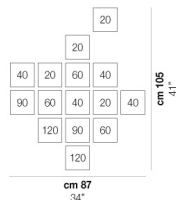

TUBES PL 90

TECHNICAL DATA:

CERTIFICATIONS:

LIGHT SOURCES

1x60W 120V/60HZ E26

VOLUME Mc 0,14
GROSS WEIGHT Kg 8,5
NET WEIGHT Kg 6

[download](#)

SHADE FINISHING

BCLU

FUTR

FRAME FINISHING

NO

OTHER VERSION AVAILABLE

Click on the version to go to the web version of the product

TUBES PL 120

TUBES PL 15