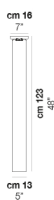

TUBES PL 90

TECHNICAL DATA:

CERTIFICATIONS:

LIGHT SOURCES

1x60W 120V/60HZ E26

VOLUME Mc 0,14
GROSS WEIGHT Kg 8,5
NET WEIGHT Kg 6

[download](#)

SHADE FINISHING

BCLU

FUTR

FRAME FINISHING

NO

OTHER VERSION AVAILABLE

Click on the version to go to the web version of the product

TUBES PL 120

TUBES PL 15

TUBES PL 20

TUBES PL 40

TUBES PL 60

TUBES PL 9