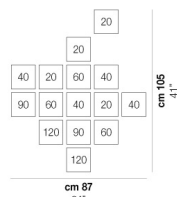

TUBES PL 9

TECHNICAL DATA:

CERTIFICATIONS:

LIGHT SOURCES

9x60W 120V/60HZ E26

VOLUME Mc 0,51
 GROSS WEIGHT Kg 40
 NET WEIGHT Kg 27

download

SHADE FINISHING

BCLU

FUTR

FRAME FINISHING

NO

OTHER VERSION AVAILABLE

Click on the version to go to the web version of the product

TUBES PL 120

TUBES PL 15