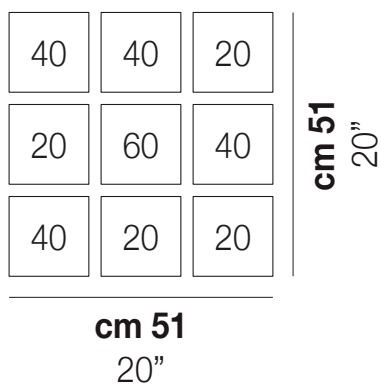

TUBES PL 9

TECHNICAL DATA:

CERTIFICATIONS:

LIGHT SOURCES

9x60W 120V/60HZ E26

VOLUME Mc 0,51
 GROSS WEIGHT Kg 40
 NET WEIGHT Kg 27

download

SHADE FINISHING

TUBES PL 20

TUBES PL 40

TUBES PL 60

TUBES PL 90