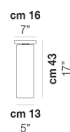

TUBES PL 9

TECHNICAL DATA:

CERTIFICATIONS:

LIGHT SOURCES

9x60W 120V/60HZ E26

VOLUME Mc 0,51
 GROSS WEIGHT Kg 40
 NET WEIGHT Kg 27

download

SHADE FINISHING

BCLU

FUTR

FRAME FINISHING

NO

OTHER VERSION AVAILABLE

Click on the version to go to the web version of the product

TUBES PL 120

TUBES PL 15

TUBES PL 20

TUBES PL 40

TUBES PL 60

TUBES PL 90