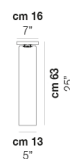

TUBES PL 9

TECHNICAL DATA:

CERTIFICATIONS:

LIGHT SOURCES

9x60W 120V/60HZ E26

VOLUME Mc 0,51
 GROSS WEIGHT Kg 40
 NET WEIGHT Kg 27

download

SHADE FINISHING

BCLU

FUTR

FRAME FINISHING

NO

OTHER VERSION AVAILABLE

Click on the version to go to the web version of the product

TUBES PL 120

TUBES PL 15

TUBES PL 20

TUBES PL 40

TUBES PL 60

TUBES PL 90