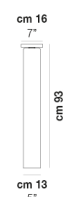

### LIGHT SOURCES

1x60W 120V/60HZ E26

VOLUME Mc 0,05  
GROSS WEIGHT Kg 5  
NET WEIGHT Kg 2,5

[download](#)

### FRAME FINISHING

NO

### OTHER VERSION AVAILABLE

Click on the version to go to the web version of the product

TUBES PL 120

TUBES PL 15

TUBES PL 40

TUBES PL 60

TUBES PL 9

TUBES PL 90