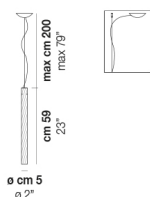

NN

OTHER VERSION AVAILABLE

Click on the version to go to the web version of the product

STRDU SP