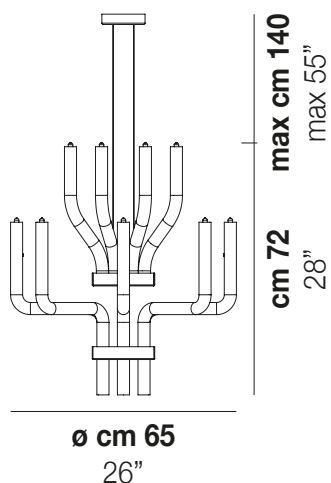

STARDAST SP DOP

TECHNICAL DATA:

CERTIFICATIONS:

LIGHT SOURCES

16x48w 120V/60HZ G9

VOLUME Mc 0,25
GROSS WEIGHT Kg 22
NET WEIGHT Kg 13

[download](#)

SHADE FINISHING

CRR1

FRAME FINISHING

NN

OTHER VERSION AVAILABLE

Click on the version to go to the web version of the product