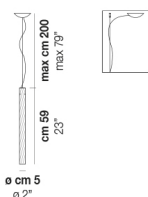

NN

OTHER VERSION AVAILABLE

Click on the version to go to the web version of the product

STRDU SP