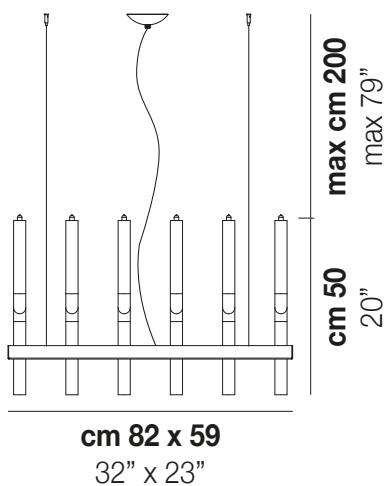

STARDAST SP R

TECHNICAL DATA:

CERTIFICATIONS:

LIGHT SOURCES

12x48w 120V/60HZ G9

VOLUME Mc 0,21
GROSS WEIGHT Kg 20
NET WEIGHT Kg 14

download

SHADE FINISHING

CRR1

FRAME FINISHING

NN

OTHER VERSION AVAILABLE

Click on the version to go to the web version of the product