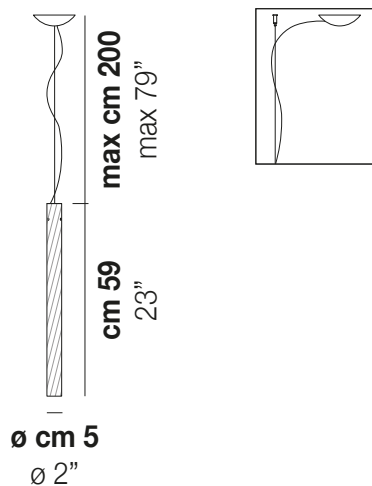

STARDAST SP

TECHNICAL DATA:

CERTIFICATIONS:

LIGHT SOURCES

1x48w 120V/60HZ G9

VOLUME Mc 0,05
GROSS WEIGHT Kg 3
NET WEIGHT Kg 1,5

[download](#)

SHADE FINISHING