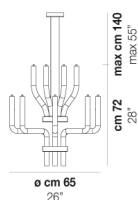

STARDAST SP

TECHNICAL DATA:

CERTIFICATIONS:

LIGHT SOURCES

1x48w 120V/60HZ G9

VOLUME Mc 0,05
GROSS WEIGHT Kg 3
NET WEIGHT Kg 1,5

[download](#)

SHADE FINISHING

CRR1

FRAME FINISHING

NN

OTHER VERSION AVAILABLE

Click on the version to go to the web version of the product

STRDU SP DOP

STRDU SP Q

STRDU SP R