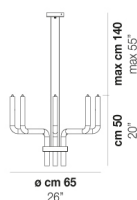

STARDAST SP

TECHNICAL DATA:

CERTIFICATIONS:

LIGHT SOURCES

1x48w 120V/60HZ G9

VOLUME Mc 0,05
GROSS WEIGHT Kg 3
NET WEIGHT Kg 1,5

[download](#)

SHADE FINISHING

CRR1

FRAME FINISHING

NN

OTHER VERSION AVAILABLE

Click on the version to go to the web version of the product

STRDU SP DOP

STRDU SP Q

STRDU SP R