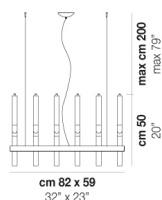

STARDAST SP

TECHNICAL DATA:

CERTIFICATIONS:

LIGHT SOURCES

1x48w 120V/60HZ G9

VOLUME Mc 0,05
GROSS WEIGHT Kg 3
NET WEIGHT Kg 1,5

[download](#)

SHADE FINISHING

CRR1

FRAME FINISHING

NN

OTHER VERSION AVAILABLE

Click on the version to go to the web version of the product

STRDU SP DOP

STRDU SP Q

STRDU SP R