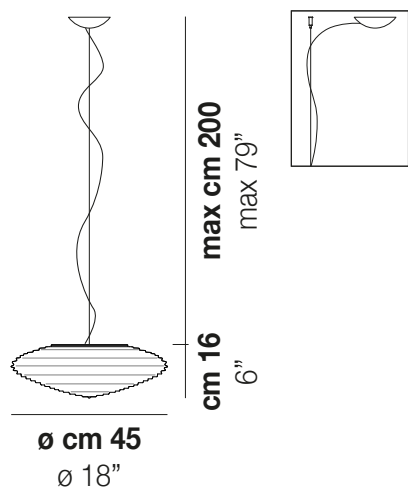

SPIRIT

Design Marco Acerbis

SPIRIT SP 45

Spirit has the shape of a diamond blown into glass. Its folds are the result of a long process of development that creates a unique light reflection, while keeping the source of light hidden even in the transparent crystal version.

SPIRIT SP 45

TECHNICAL DATA:

CERTIFICATIONS:

LIGHT SOURCES

2x60W 120V/60HZ E26

VOLUME Mc 0,1
 GROSS WEIGHT Kg 8
 NET WEIGHT Kg 5

[download](#)

SHADE FINISHING