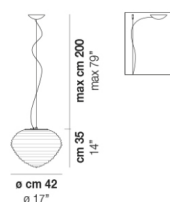

SPIRIT SP 45

TECHNICAL DATA:

CERTIFICATIONS:

LIGHT SOURCES

2x60W 120V/60HZ E26

VOLUME Mc 0,1
 GROSS WEIGHT Kg 8
 NET WEIGHT Kg 5

[download](#)

SHADE FINISHING

BCLU

CRTR

FRAME FINISHING

BC

NI

OTHER VERSION AVAILABLE

Click on the version to go to the web version of the product

SPIRI SP 37