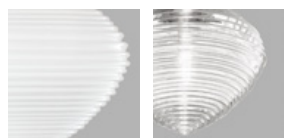

SPIRIT

Design Marco Acerbis

SPIRIT SP 45

Spirit has the shape of a diamond blown into glass. Its folds are the result of a long process of development that creates a unique light reflection, while keeping the source of light hidden even in the transparent crystal version.

SPIRIT SP 45

TECHNICAL DATA:

CERTIFICATIONS:

LIGHT SOURCES

2x60W 120V/60HZ E26

VOLUME Mc 0,1
 GROSS WEIGHT Kg 8
 NET WEIGHT Kg 5

[download](#)

SHADE FINISHING