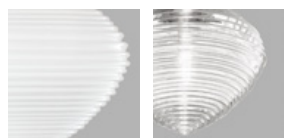

SPIRIT

Design Marco Acerbis

SPIRIT SP 37

Spirit has the shape of a diamond blown into glass. Its folds are the result of a long process of development that creates a unique light reflection, while keeping the source of light hidden even in the transparent crystal version.

SPIRIT SP 37

TECHNICAL DATA:

CERTIFICATIONS:

LIGHT SOURCES

1x60W 120V/60HZ E26

VOLUME Mc 0,16
 GROSS WEIGHT Kg 8,5
 NET WEIGHT Kg 5

[download](#)

SHADE FINISHING