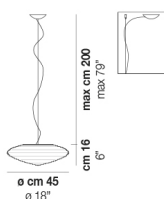

SPIRIT

Design Marco Acerbis

SPIRIT SP 37

Spirit has the shape of a diamond blown into glass. Its folds are the result of a long process of development that creates a unique light reflection, while keeping the source of light hidden even in the transparent crystal version.

SPIRIT SP 37

TECHNICAL DATA:

CERTIFICATIONS:

LIGHT SOURCES

1x60W 120V/60HZ E26

VOLUME Mc 0,16
 GROSS WEIGHT Kg 8,5
 NET WEIGHT Kg 5

[download](#)

SHADE FINISHING

BCLU

CRTR

FRAME FINISHING

BC

NI

OTHER VERSION AVAILABLE

Click on the version to go to the web version of the product

SPIRI SP 45