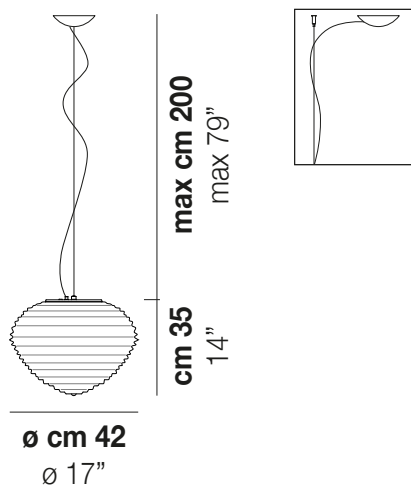

SPIRIT

Design Marco Acerbis

SPIRIT SP 37

Spirit has the shape of a diamond blown into glass. Its folds are the result of a long process of development that creates a unique light reflection, while keeping the source of light hidden even in the transparent crystal version.

SPIRIT SP 37

TECHNICAL DATA:

CERTIFICATIONS:

LIGHT SOURCES

1x60W 120V/60HZ E26

VOLUME Mc 0,16
 GROSS WEIGHT Kg 8,5
 NET WEIGHT Kg 5

[download](#)

SHADE FINISHING