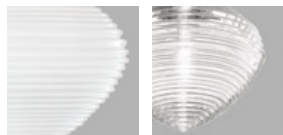

SPIRIT

Design Marco Acerbis

SPIRIT PL 37

Spirit has the shape of a diamond blown into glass. Its folds are the result of a long process of development that creates a unique light reflection, while keeping the source of light hidden even in the transparent crystal version.

SPIRIT PL 37

TECHNICAL DATA:

CERTIFICATIONS:

LIGHT SOURCES

1x60W 120V/60HZ E26

VOLUME Mc 0,16
GROSS WEIGHT Kg 8
NET WEIGHT Kg 5

[download](#)

SHADE FINISHING