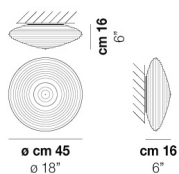

OTHER VERSION AVAILABLE

Click on the version to go to the web version of the product