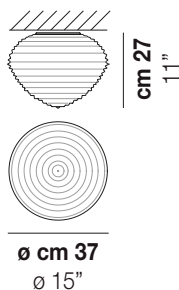

SPIRIT

Design Marco Acerbis

SPIRIT PL 37

Spirit has the shape of a diamond blown into glass. Its folds are the result of a long process of development that creates a unique light reflection, while keeping the source of light hidden even in the transparent crystal version.

SPIRIT PL 37

TECHNICAL DATA:

CERTIFICATIONS:

LIGHT SOURCES

1x60W 120V/60HZ E26

VOLUME Mc 0,16
GROSS WEIGHT Kg 8
NET WEIGHT Kg 5

[download](#)

SHADE FINISHING