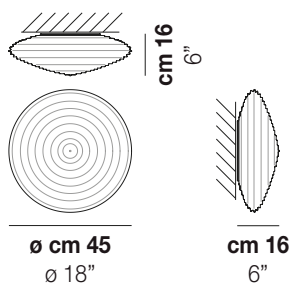

SPIRIT

Design Marco Acerbis

SPIRIT PL 45

Spirit has the shape of a diamond blown into glass. Its folds are the result of a long process of development that creates a unique light reflection, while keeping the source of light hidden even in the transparent crystal version.

SPIRIT PL 45

TECHNICAL DATA:

CERTIFICATIONS:

LIGHT SOURCES

2x60W 120V/60HZ E26

VOLUME Mc 0,11
GROSS WEIGHT Kg 8
NET WEIGHT Kg 5

[download](#)

SHADE FINISHING