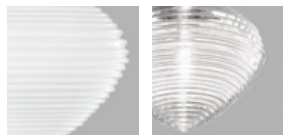

SHADE FINISHING