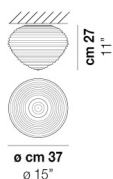

OTHER VERSION AVAILABLE

Click on the version to go to the web version of the product