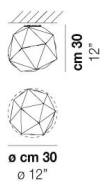

OTHER VERSION AVAILABLE

Click on the version to go to the web version of the product