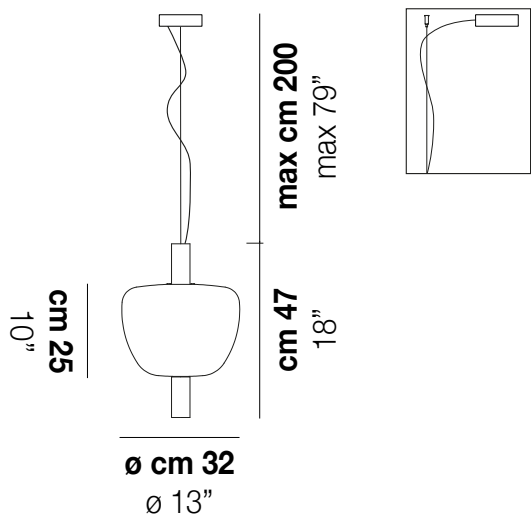

RIFLESSO SP 3

TECHNICAL DATA:

LED 2700K DIM2	1x12,5W 35 V
LED 2700K DIM3	1x12,5W 35 V
LED 3000K DIM2	1x12,5W 35 V
LED 3000K DIM3	1x12,5W 35 V

CERTIFICATIONS:

Led 2700 K 12,5 W 35 V 1500 lm DIM2 Phase Cut
 Led 2700 K 12,5 W 35 V 1500 lm DIM3 0-10V, Push
 Led 3000 K 12,5 W 35 V 1500 lm DIM2 Phase Cut
 Led 3000 K 12,5 W 35 V 1500 lm DIM3 0-10V, Push

VOLUME	Mc 0,11
GROSS WEIGHT	Kg 10
NET WEIGHT	Kg 7

download

SHADE FINISHING

AATR CRTR

FRAME FINISHING

BKS RAV

OTHER VERSION AVAILABLE

Click on the version to go to the web version of the product