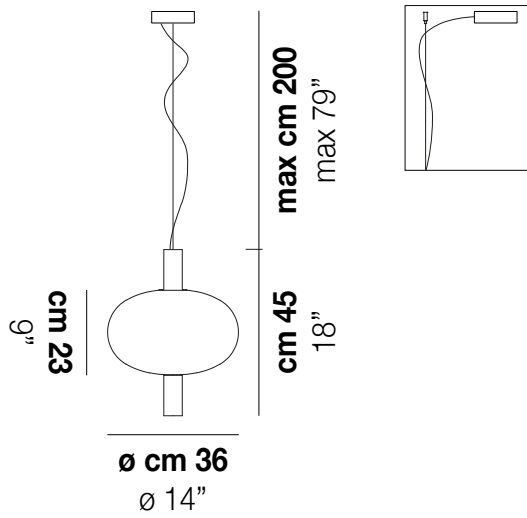

RIFLESSO SP 1

TECHNICAL DATA:

LED 2700K DIM2	1x12,5W 35 V
LED 2700K DIM3	1x12,5W 35 V
LED 3000K DIM2	1x12,5W 35 V
LED 3000K DIM3	1x12,5W 35 V

CERTIFICATIONS:

Led 2700 K 12,5 W 35 V 1500 lm DIM2 Phase Cut
 Led 2700 K 12,5 W 35 V 1500 lm DIM3 0-10V, Push
 Led 3000 K 12,5 W 35 V 1500 lm DIM2 Phase Cut
 Led 3000 K 12,5 W 35 V 1500 lm DIM3 0-10V, Push

VOLUME Mc 0,11
 GROSS WEIGHT Kg 0
 NET WEIGHT Kg 0

download

SHADE FINISHING

AMTR

CRTR

FRAME FINISHING

BKS

RAV