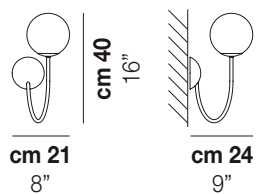

PUPPET

Design Romani Saccani Architetti Associati

PUPPET AP P

Collection of lamps with a blown and irregular striped glass diffuser. The three sizes of the spheres and the different cable heights are designed to create elegant compositions. The chandelier version allows to fix the diffusers with steel cables to the ceiling, creating different games.

PUPPET AP P

TECHNICAL DATA:

CERTIFICATIONS:

LIGHT SOURCES

1x60w 120V/60HZ G9

VOLUME Mc 0,05
 GROSS WEIGHT Kg 3
 NET WEIGHT Kg 2

[download](#)

SHADE FINISHING