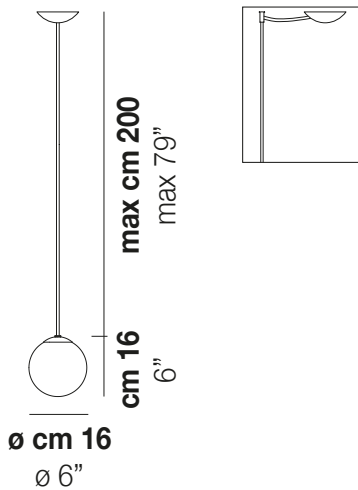

PUPPET SP P

TECHNICAL DATA:

CERTIFICATIONS:

LIGHT SOURCES

1x60w 120V/60HZ G9

VOLUME Mc 0,04
GROSS WEIGHT Kg 4
NET WEIGHT Kg 1,5

[download](#)

SHADE FINISHING