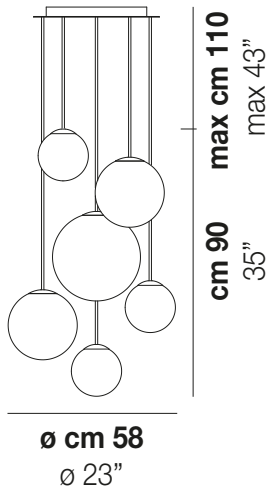

PUPPET SP R6

TECHNICAL DATA:

CERTIFICATIONS:

LIGHT SOURCES

6x60w 120V/60HZ G9

VOLUME Mc 0,3
GROSS WEIGHT Kg 20
NET WEIGHT Kg 12

download

SHADE FINISHING