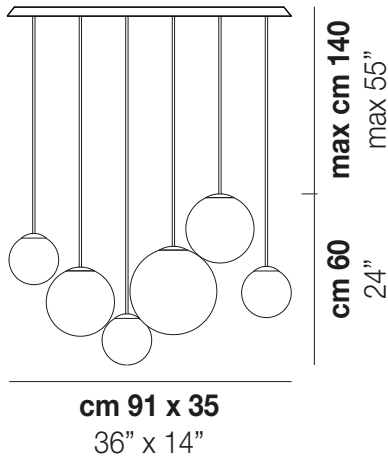

PUPPET SP L6

TECHNICAL DATA:

CERTIFICATIONS:

LIGHT SOURCES

6x60w 120V/60HZ G9

VOLUME Mc 0,3
GROSS WEIGHT Kg 19
NET WEIGHT Kg 12

download

SHADE FINISHING