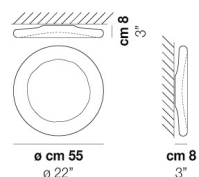

POD PL P

TECHNICAL DATA:

LED 2700K DIM2	1x12 W	24 V
LED 2700K DIM3	1x12 W	24 V
LED 3000K DIM2	1x12 W	24 V
LED 3000K DIM3	1x12 W	24 V

CERTIFICATIONS:

Led 2700 K 12 W 24 V 1900 lm DIM2 Phase Cut
 Led 2700 K 12 W 24 V 1900 lm DIM3 0-10V, Push
 Led 3000 K 12 W 24 V 1900 lm DIM2 Phase Cut
 Led 3000 K 12 W 24 V 1900 lm DIM3 0-10V, Push

VOLUME Mc 0,13
 GROSS WEIGHT Kg 0
 NET WEIGHT Kg 0

[download](#)

SHADE FINISHING

BCLU

FRAME FINISHING

BC

OTHER VERSION AVAILABLE

Click on the version to go to the web version of the product