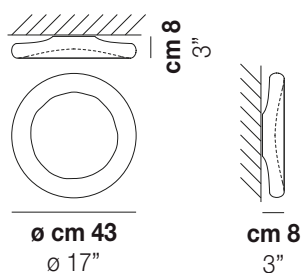

POD PL P

TECHNICAL DATA:

LED 2700K DIM2	1x12 W	24 V
LED 2700K DIM3	1x12 W	24 V
LED 3000K DIM2	1x12 W	24 V
LED 3000K DIM3	1x12 W	24 V

CERTIFICATIONS:

Led 2700 K 12 W 24 V 1900 lm DIM2 Phase Cut
 Led 2700 K 12 W 24 V 1900 lm DIM3 0-10V, Push
 Led 3000 K 12 W 24 V 1900 lm DIM2 Phase Cut
 Led 3000 K 12 W 24 V 1900 lm DIM3 0-10V, Push

VOLUME Mc 0,13
 GROSS WEIGHT Kg 0
 NET WEIGHT Kg 0

[download](#)

SHADE FINISHING

BCLU

FRAME FINISHING

BC

OTHER VERSION AVAILABLE

Click on the version to go to the web version of the product