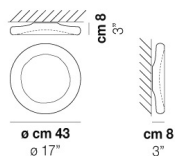

POD PL G

TECHNICAL DATA:

LED 2700K DIM2	1x18 W	36,5 V
LED 2700K DIM3	1x18 W	36,5 V
LED 3000K DIM2	1x18 W	36,5 V
LED 3000K DIM3	1x18 W	36,5 V

CERTIFICATIONS:

Led 2700 K 18 W 36,5 V 2800 lm DIM2 Phase Cut
 Led 2700 K 18 W 36,5 V 2800 lm DIM3 0-10V, Push
 Led 3000 K 18 W 36,5 V 2800 lm DIM2 Phase Cut
 Led 3000 K 18 W 36,5 V 2800 lm DIM3 0-10V, Push

VOLUME Mc 0,13
 GROSS WEIGHT Kg 0
 NET WEIGHT Kg 0

[download](#)

SHADE FINISHING

BCLU

FRAME FINISHING

BC

OTHER VERSION AVAILABLE

Click on the version to go to the web version of the product

POD PP P