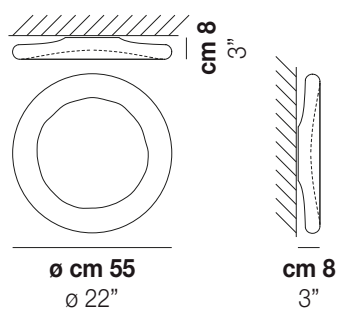

POD PL G

TECHNICAL DATA:

LED 2700K DIM2	1x18 W	36,5 V
LED 2700K DIM3	1x18 W	36,5 V
LED 3000K DIM2	1x18 W	36,5 V
LED 3000K DIM3	1x18 W	36,5 V

CERTIFICATIONS:

Led 2700 K 18 W 36,5 V 2800 lm DIM2 Phase Cut
 Led 2700 K 18 W 36,5 V 2800 lm DIM3 0-10V, Push
 Led 3000 K 18 W 36,5 V 2800 lm DIM2 Phase Cut
 Led 3000 K 18 W 36,5 V 2800 lm DIM3 0-10V, Push

VOLUME Mc 0,13
 GROSS WEIGHT Kg 0
 NET WEIGHT Kg 0

[download](#)

SHADE FINISHING

BCLU

FRAME FINISHING

BC

OTHER VERSION AVAILABLE

Click on the version to go to the web version of the product