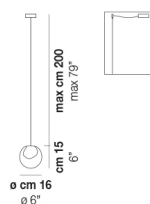

OTHER VERSION AVAILABLE

Click on the version to go to the web version of the product