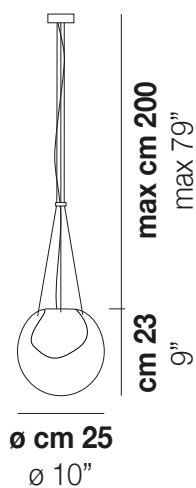

POC SP 25

TECHNICAL DATA:

CERTIFICATIONS:

LIGHT SOURCES

1x60w 120V/60HZ G9

VOLUME Mc 0,05
GROSS WEIGHT Kg 5
NET WEIGHT Kg 2,5

[download](#)

SHADE FINISHING