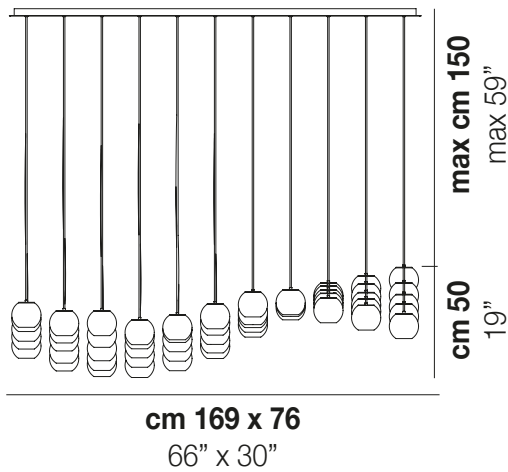

OTO SP FC

TECHNICAL DATA:

CERTIFICATIONS:

LIGHT SOURCES

12x60 W 120V/60HZ G9

VOLUME Mc 0
GROSS WEIGHT Kg 85
NET WEIGHT Kg 60

download

SHADE FINISHING