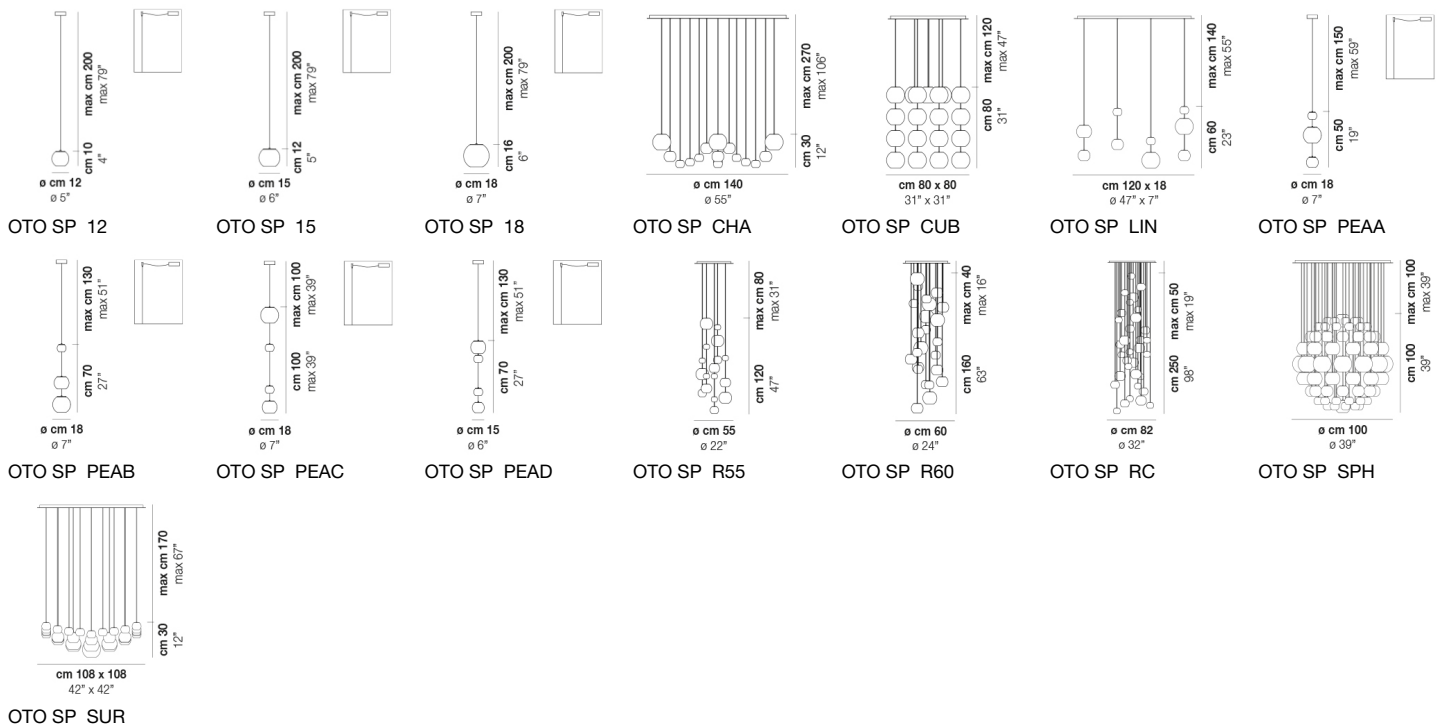

OTO SP FC

TECHNICAL DATA:

CERTIFICATIONS:

LIGHT SOURCES

12x60 W 120V/60HZ G9

VOLUME Mc 0
GROSS WEIGHT Kg 85
NET WEIGHT Kg 60

download

SHADE FINISHING

AMRI BCRI CRRI FURI

FRAME FINISHING

AS BC NI

OTHER VERSION AVAILABLE

Click on the version to go to the web version of the product

OTO SP SUR