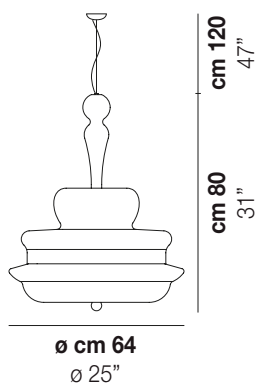

NOVECEN TO SP G