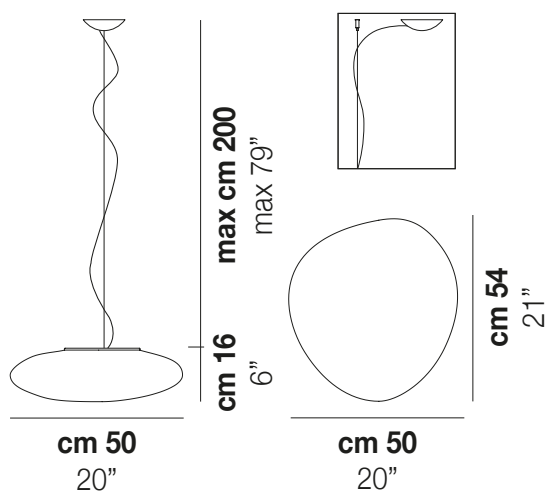

NEOCHIC

Design Chiaramonte & Marin

NEOCHIC SP G

Inspired by a river stone that has been shaped by natural processes that our glass masters try to imitate. The versatility of this lamp, ideal for any kind of decoration, comes from a recognizable and simple form. Four shapes available in suspension, ceiling and wall types.

NEOCHIC SP G

TECHNICAL DATA:

CERTIFICATIONS:

LIGHT SOURCES

2x60W 120V/60HZ E26

VOLUME Mc 0,13
GROSS WEIGHT Kg 8,5
NET WEIGHT Kg 5

[download](#)

SHADE FINISHING