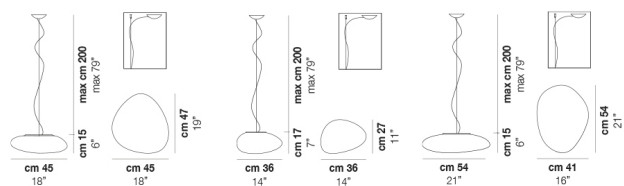

NEOCHIC SP G

TECHNICAL DATA:

CERTIFICATIONS:

LIGHT SOURCES

2x60W 120V/60HZ E26

VOLUME Mc 0,13
GROSS WEIGHT Kg 8,5
NET WEIGHT Kg 5

[download](#)

SHADE FINISHING

BCST

FRAME FINISHING

NIB

OTHER VERSION AVAILABLE

Click on the version to go to the web version of the product

NEOCH SP M

NEOCH SP P

NEOCH SP R