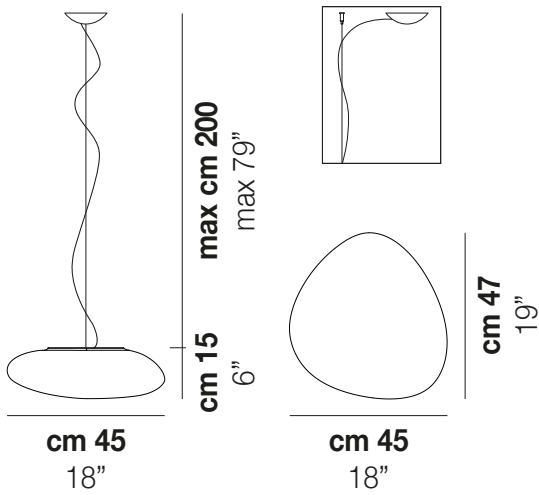

NEOCHIC

Design Chiaramonte & Marin

NEOCHIC SP M

Inspired by a river stone that has been shaped by natural processes that our glass masters try to imitate. The versatility of this lamp, ideal for any kind of decoration, comes from a recognizable and simple form. Four shapes available in suspension, ceiling and wall types.

NEOCHIC SP M

TECHNICAL DATA:

CERTIFICATIONS:

LIGHT SOURCES

2x60W 120V/60HZ E26

1x19 W 39 V

Led 2700 K 19 W 39 V 2850 lm DIM3 0-10V, Push

VOLUME Mc 0,13
GROSS WEIGHT Kg 8
NET WEIGHT Kg 4,5