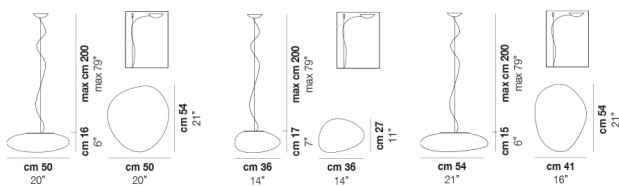

OTHER VERSION AVAILABLE

Click on the version to go to the web version of the product

NEOCH SP G

NEOCH SP P

NEOCH SP R