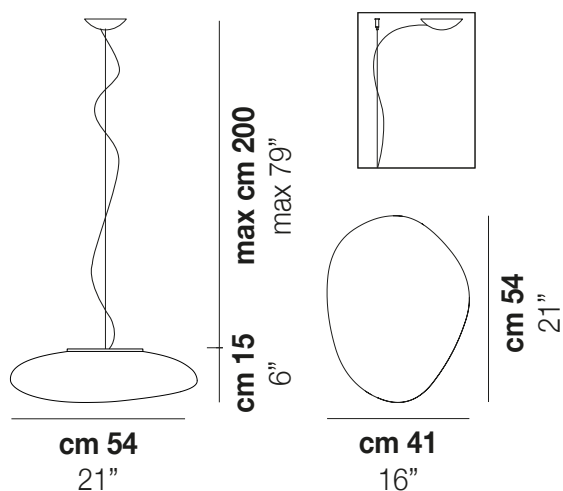

NEOCHIC

Design Chiaramonte & Marin

NEOCHIC SP R

Inspired by a river stone that has been shaped by natural processes that our glass masters try to imitate. The versatility of this lamp, ideal for any kind of decoration, comes from a recognizable and simple form. Four shapes available in suspension, ceiling and wall types.

NEOCHIC SP R

TECHNICAL DATA:

CERTIFICATIONS:

LIGHT SOURCES

2x60W 120V/60HZ E26

VOLUME Mc 0,13
GROSS WEIGHT Kg 8,5
NET WEIGHT Kg 5

[download](#)

SHADE FINISHING