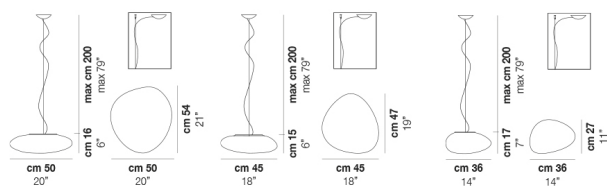

NEOCHIC SP R

TECHNICAL DATA:

CERTIFICATIONS:

LIGHT SOURCES

2x60W 120V/60HZ E26

VOLUME Mc 0,13
GROSS WEIGHT Kg 8,5
NET WEIGHT Kg 5

[download](#)

SHADE FINISHING

BCST

FRAME FINISHING

NIB

OTHER VERSION AVAILABLE

Click on the version to go to the web version of the product

NEOCH SP G

NEOCH SP M

NEOCH SP P