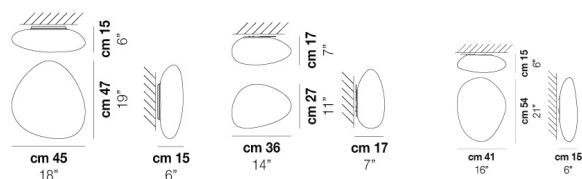

OTHER VERSION AVAILABLE

Click on the version to go to the web version of the product

NEOCH PP M

NEOCH PP P

NEOCH PP R