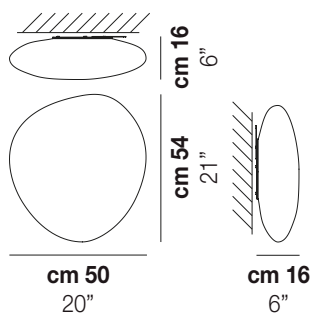

NEOCHIC

Design Chiaramonte & Marin

NEOCHIC PL G

Inspired by a river stone that has been shaped by natural processes that our glass masters try to imitate. The versatility of this lamp, ideal for any kind of decoration, comes from a recognizable and simple form. Four shapes available in suspension, ceiling and wall types.

NEOCHIC PL G

TECHNICAL DATA:

CERTIFICATIONS:

LIGHT SOURCES

2x60W 120V/60HZ E26

1x19 W 39 V

Led 3000 K 19 W 39 V 2850 lm DIM3 0-10V, Push

VOLUME Mc 0,13
GROSS WEIGHT Kg 7,5
NET WEIGHT Kg 4,5