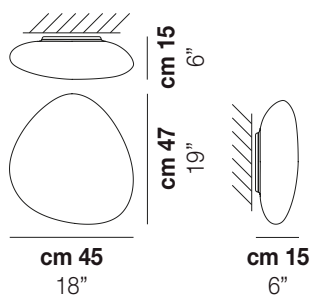

NEOCHIC PL M

TECHNICAL DATA:

CERTIFICATIONS:

LIGHT SOURCES

2x60W 120V/60HZ E26

1x19 W 39 V

Led 2700 K 19 W 39 V 2850 lm DIM3 0-10V, Push

VOLUME Mc 0,13
GROSS WEIGHT Kg 7
NET WEIGHT Kg 4