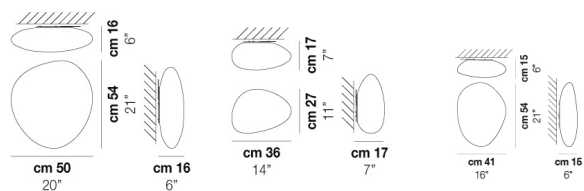

OTHER VERSION AVAILABLE

Click on the version to go to the web version of the product

NEOCH PP G

NEOCH PP P

NEOCH PP R