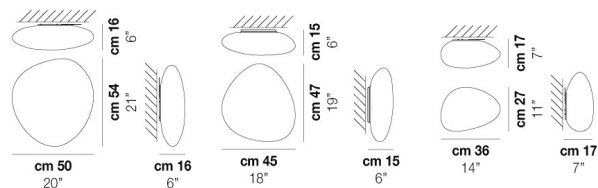

OTHER VERSION AVAILABLE

Click on the version to go to the web version of the product

NEOCH PP G

NEOCH PP M

NEOCH PP P