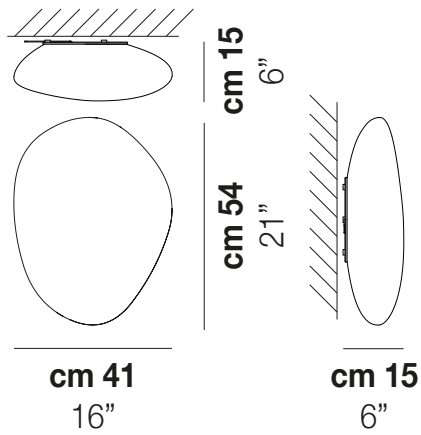

NEOCHIC PL R

TECHNICAL DATA:

CERTIFICATIONS:

LIGHT SOURCES

2x60w 120V/60HZ E26

VOLUME Mc 0,13
GROSS WEIGHT Kg 7,5
NET WEIGHT Kg 4,5

[download](#)

SHADE FINISHING

BCST

FRAME FINISHING

BC