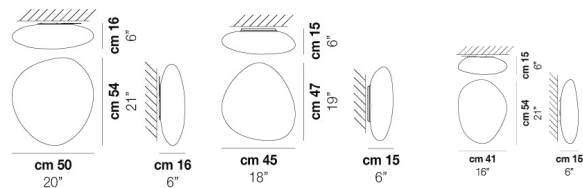

OTHER VERSION AVAILABLE

Click on the version to go to the web version of the product

NEOCH PP G

NEOCH PP M

NEOCH PP R