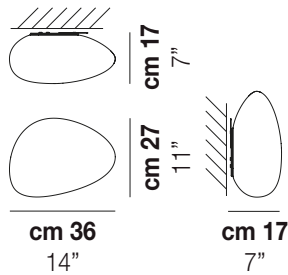

NEOCHIC PL P

TECHNICAL DATA:

CERTIFICATIONS:

LIGHT SOURCES

	1x60W	120V/60HZ	E26	
	1x12 W	24 V		Led 3000 K 12W 24 V 1700 lm DIM2 Phase Cut
	1x12 W	24 V		Led 3000 K 12 W 24 V 1700 lm DIM3 0-10V, Push

VOLUME	Mc 0,07
GROSS WEIGHT	Kg 6
NET WEIGHT	Kg 3