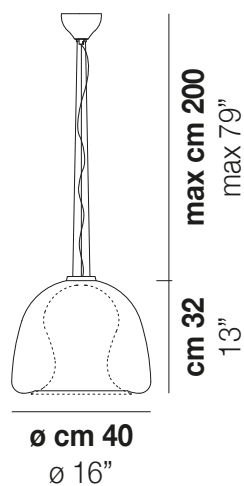

NARANZA SP P

TECHNICAL DATA:

CERTIFICATIONS:

LIGHT SOURCES

1x60 W 110V 50/60 Hz E26

VOLUME Mc 0,24
GROSS WEIGHT Kg 13
NET WEIGHT Kg 9

download

SHADE FINISHING

BCLU

FRAME FINISHING

CR

OTHER VERSION AVAILABLE

Click on the version to go to the web version of the product

NARAN SP G