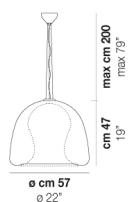

OTHER VERSION AVAILABLE

Click on the version to go to the web version of the product