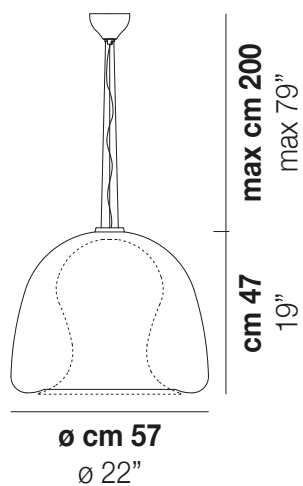

NARANZA

Design Vistosi

NARANZA SP G

An impressive focal point, with a unique shape, inspired by the jellyfish and made of two glass components that require state of the art glass blowing and cutting techniques.

NARANZA SP G

TECHNICAL DATA:

CERTIFICATIONS:

LIGHT SOURCES

1x60 W 110V 50/60 Hz E26

VOLUME Mc 0,42
GROSS WEIGHT Kg 26
NET WEIGHT Kg 20

download

SHADE FINISHING