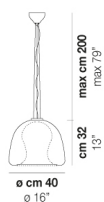

NARANZA SP G

TECHNICAL DATA:

CERTIFICATIONS:

LIGHT SOURCES

1x60 W 110V 50/60 Hz E26

VOLUME Mc 0,42
GROSS WEIGHT Kg 26
NET WEIGHT Kg 20

download

SHADE FINISHING

BCLU

FRAME FINISHING

CR

OTHER VERSION AVAILABLE

Click on the version to go to the web version of the product

NARAN SP P