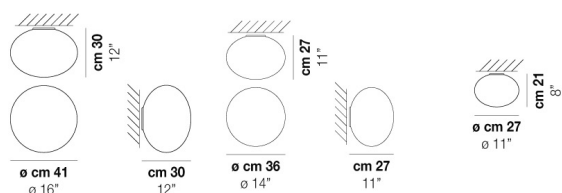

OTHER VERSION AVAILABLE

Click on the version to go to the web version of the product

LUCCI PP M

LUCCI PP P

LUCCI PP 27