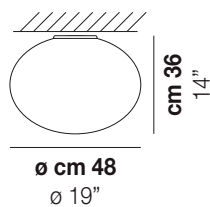

TECHNICAL DATA:

CERTIFICATIONS:

LIGHT SOURCES

3x60W 120V/60HZ E26

VOLUME Mc 0,22
 GROSS WEIGHT Kg 8
 NET WEIGHT Kg 4,5

[download](#)

SHADE FINISHING

BCST