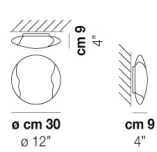

OTHER VERSION AVAILABLE

Click on the version to go to the web version of the product

LIO PP 30