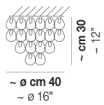

GIOGALI PL 65Q

TECHNICAL DATA:

CERTIFICATIONS:

LIGHT SOURCES

4x60W 120V/60HZ E26

VOLUME Mc 0,43
GROSS WEIGHT Kg 30
NET WEIGHT Kg 18

[download](#)

SHADE FINISHING

BC CRAM CRAG CRBR CRFU CRNN CROR CRRR CRTR NE

FRAME FINISHING

BR CR

OTHER VERSION AVAILABLE

Click on the version to go to the web version of the product

GIOGA PL 40

GIOGA PL 50

GIOGA PL 60

GIOGA PL 80

GIOGA PL CA1

GIOGA PL CA2

GIOGA PL CA3