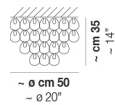

GIOGALI PL 65Q

TECHNICAL DATA:

CERTIFICATIONS:

LIGHT SOURCES

4x60W 120V/60HZ E26

VOLUME Mc 0,43
GROSS WEIGHT Kg 30
NET WEIGHT Kg 18

[download](#)

SHADE FINISHING

BC CRAM CRAG CRBR CRFU CRNN CROR CRRR CRTR NE

FRAME FINISHING

BR CR

OTHER VERSION AVAILABLE

Click on the version to go to the web version of the product

GIOGA PL 40

GIOGA PL 50

GIOGA PL 60

GIOGA PL 80

GIOGA PL CA1

GIOGA PL CA2

GIOGA PL CA3