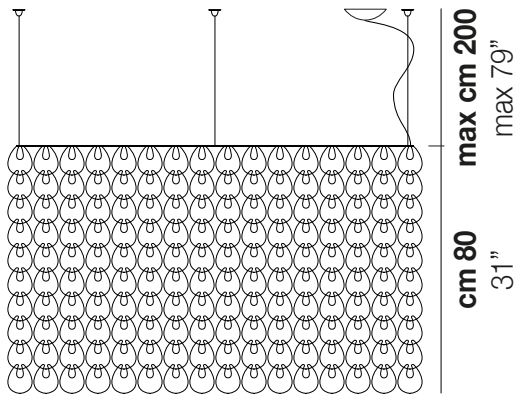

## GIOGALI SP RE1

cm 120 x 40  
47" x 16"

### LIGHT SOURCES

10x60W 120V/60HZ E26

VOLUME Mc 0,57  
GROSS WEIGHT Kg 55  
NET WEIGHT Kg 30

download