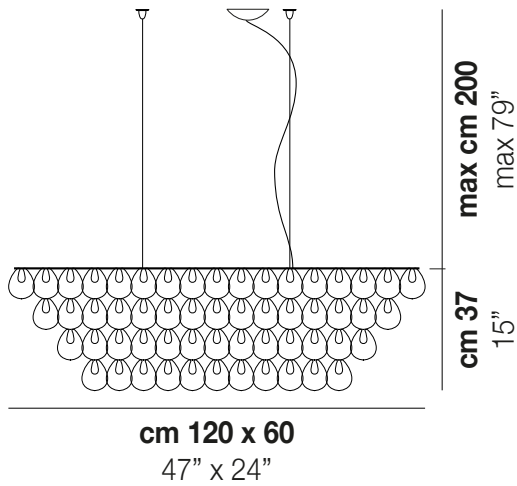

### TECHNICAL DATA:

### LIGHT SOURCES

4x60W 120V/60HZ E26

VOLUME Mc 0,55  
 GROSS WEIGHT Kg 40  
 NET WEIGHT Kg 24

download