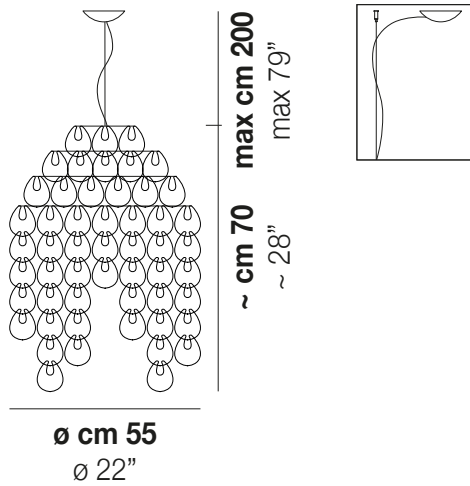

GIOGALI SP JEL

TECHNICAL DATA:

CERTIFICATIONS:

LIGHT SOURCES

1x60w 120V/60HZ E26

VOLUME Mc 0
GROSS WEIGHT Kg 28
NET WEIGHT Kg 18

download

SHADE FINISHING