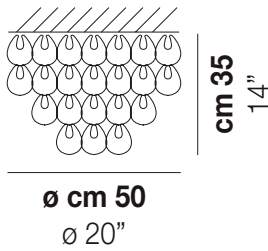

GIOGALI PL 50

TECHNICAL DATA:

CERTIFICATIONS:

LIGHT SOURCES

4x60 W 120V/60HZ E26

VOLUME Mc 0,2
GROSS WEIGHT Kg 15
NET WEIGHT Kg 9

[download](#)