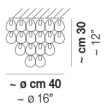

GIOGALI PL 50

TECHNICAL DATA:

CERTIFICATIONS:

LIGHT SOURCES

4x60 W 120V/60HZ E26

VOLUME Mc 0,2
GROSS WEIGHT Kg 15
NET WEIGHT Kg 9

[download](#)

SHADE FINISHING

BC

CRAM

CRAG

CRBR

CRFU

CRNN

CROR

CRRR

CRTR

NE

FRAME FINISHING

BR

CR

OTHER VERSION AVAILABLE

Click on the version to go to the web version of the product

GIOGA PL 40

GIOGA PL 60

GIOGA PL 65Q

GIOGA PL 80

GIOGA PL CA1

GIOGA PL CA2

GIOGA PL CA3