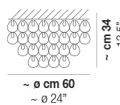

GIOGALI PL 50

TECHNICAL DATA:

CERTIFICATIONS:

LIGHT SOURCES

4x60 W 120V/60HZ E26

VOLUME Mc 0,2
GROSS WEIGHT Kg 15
NET WEIGHT Kg 9

[download](#)

SHADE FINISHING

BC

CRAM

CRAG

CRBR

CRFU

CRNN

CROR

CRRR

CRTR

NE

FRAME FINISHING

BR

CR

OTHER VERSION AVAILABLE

Click on the version to go to the web version of the product

GIOGA PL 40

GIOGA PL 60

GIOGA PL 65Q

GIOGA PL 80

GIOGA PL CA1

GIOGA PL CA2

GIOGA PL CA3