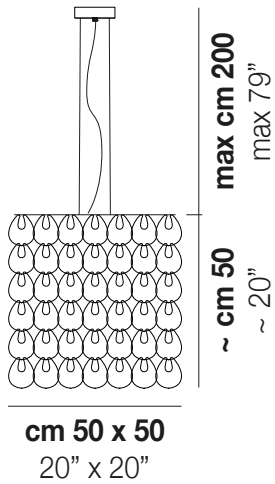

GIOGALI SP CUB

TECHNICAL DATA:

CERTIFICATIONS:

LIGHT SOURCES

3x60w 120V/60HZ E26

VOLUME Mc 0
GROSS WEIGHT Kg 43
NET WEIGHT Kg 30

[download](#)

SHADE FINISHING