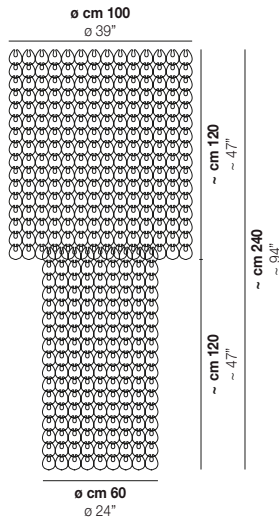

GIOGALI PL CA2

TECHNICAL DATA:

CERTIFICATIONS:

LIGHT SOURCES

10x60W 120V/60HZ E26

VOLUME Mc 1,29
GROSS WEIGHT Kg 125
NET WEIGHT Kg 75

[download](#)