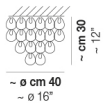

GIOGALI PL CA2

TECHNICAL DATA:

CERTIFICATIONS:

LIGHT SOURCES

10x60W 120V/60HZ E26

VOLUME Mc 1,29
GROSS WEIGHT Kg 125
NET WEIGHT Kg 75

[download](#)

SHADE FINISHING

BC CRAM CRAG CRBR CRFU CRNN CROR CRRR CRTR NE

FRAME FINISHING

BR CR

OTHER VERSION AVAILABLE

Click on the version to go to the web version of the product

GIOGA PL 40