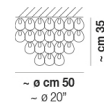

GIOGALI PL CA2

TECHNICAL DATA:

CERTIFICATIONS:

LIGHT SOURCES

10x60W 120V/60HZ E26

VOLUME Mc 1,29
GROSS WEIGHT Kg 125
NET WEIGHT Kg 75

[download](#)

SHADE FINISHING

BC CRAM CRAG CRBR CRFU CRNN CROR CRRR CRTR NE

FRAME FINISHING

BR CR

OTHER VERSION AVAILABLE

Click on the version to go to the web version of the product

GIOGA PL 50