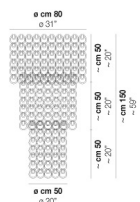

### LIGHT SOURCES

10x60W 120V/60HZ E26

VOLUME Mc 1,29  
GROSS WEIGHT Kg 125  
NET WEIGHT Kg 75

[download](#)

### OTHER VERSION AVAILABLE

Click on the version to go to the web version of the product

GIOGA PL 40

GIOGA PL 50

GIOGA PL 60

GIOGA PL 65Q

GIOGA PL 80

GIOGA PL CA1