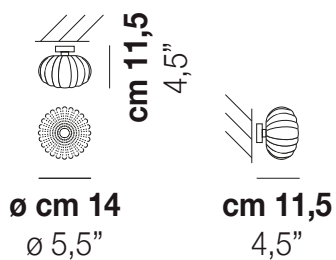

DIAMANTE FA

TECHNICAL DATA:

CERTIFICATIONS:

LIGHT SOURCES

1x60 W 120V/60HZ G9

VOLUME Mc 0,02
GROSS WEIGHT Kg 1,7
NET WEIGHT Kg 1,2

download